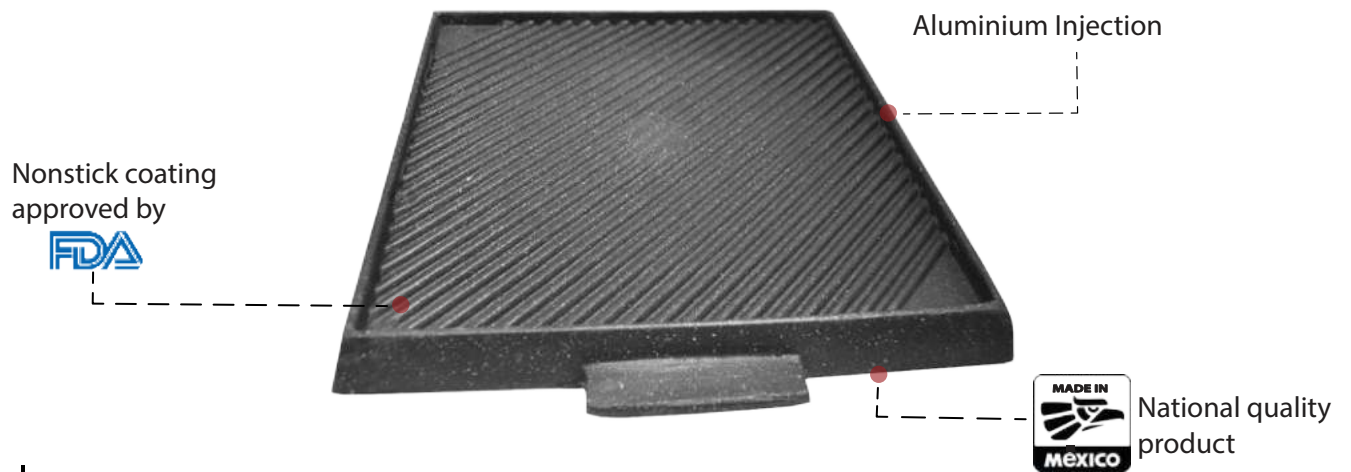

QUICK GRILL

Code:	Quantity:	Description:	Dimensions:	Capacity:	Bar code:	Pieces per package:
2303	1	Quick Grill	10.6" x 10.6"	-	07501922604190	1