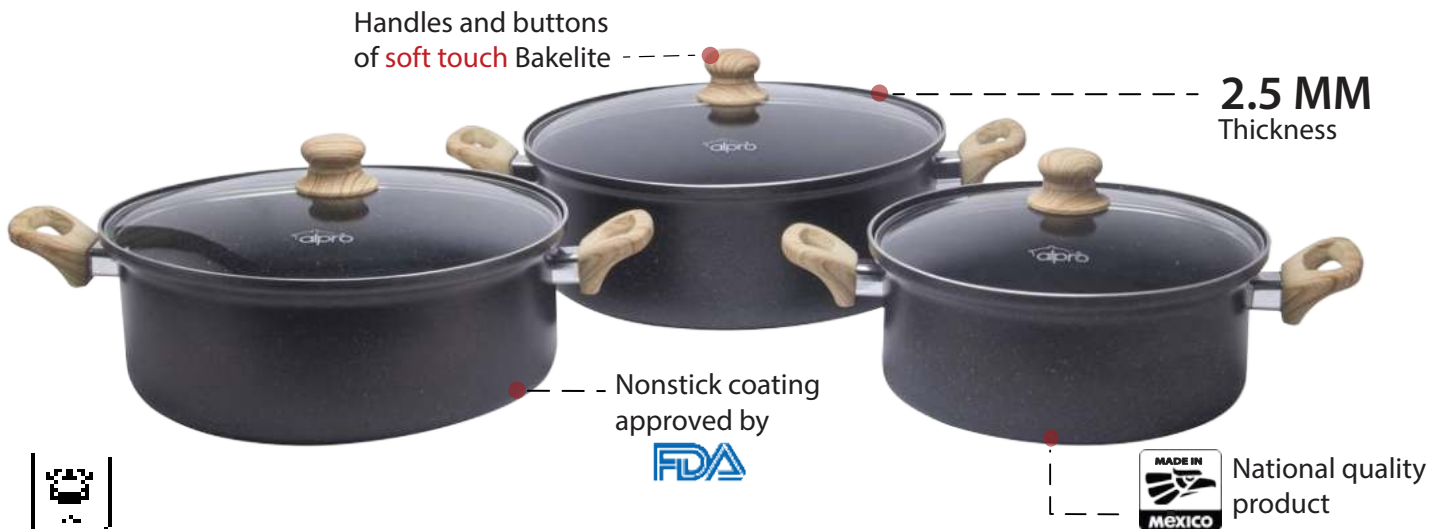

CASSEROLE SET

Code:	Quantity:	Description:	Dimensions:	Capacity:	Bar code:	Pieces per package:
6406	3	Casserole Set:	-		07501922601991	2
		Casserole with Glass Lid 10.2"	10.2" x 3.5"	5 qts		
		Casserole with Glass Lid 11.8"	11.8" x 3.9"	7.5 qts		
		Casserole with Glass Lid 12.5"	12.5" x 4.7"	10.2 qts