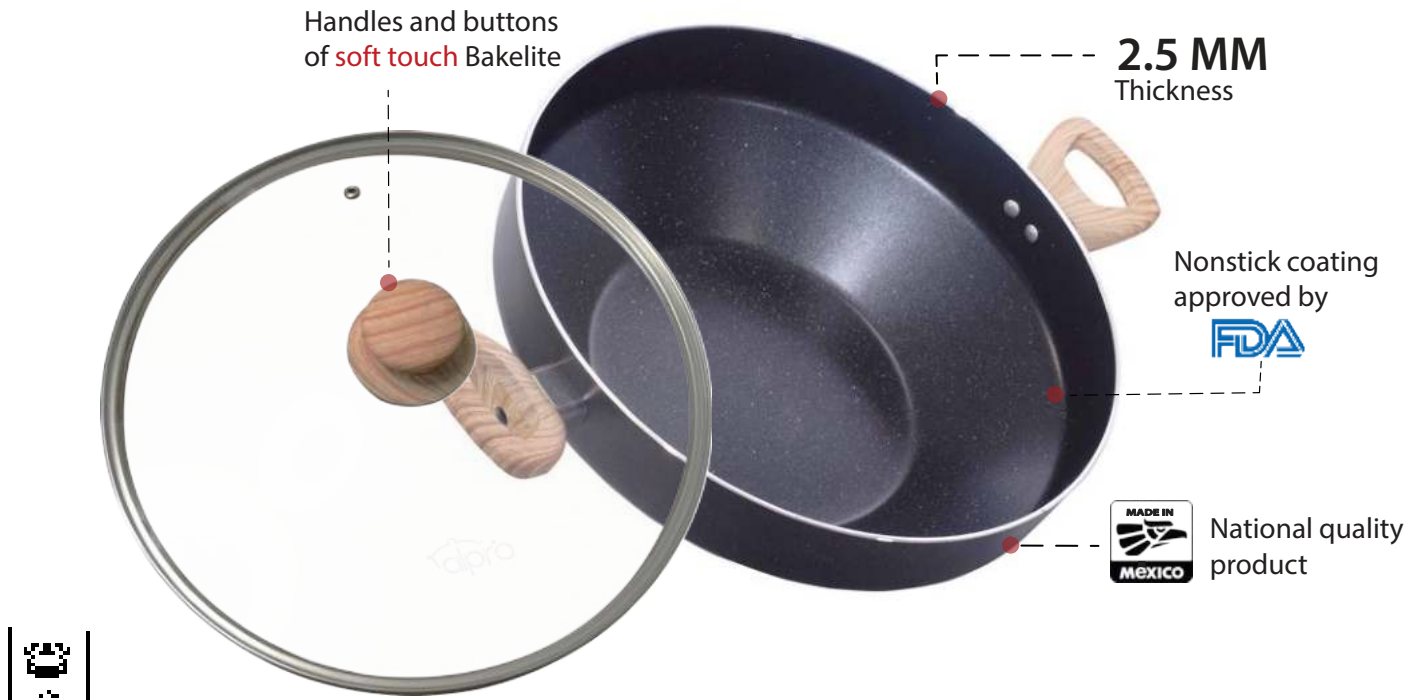

RICE COOKER

Code:	Quantity:	Description:	Dimensions:	Capacity:	Bar code:	Pieces per package:
6432	1	Rice Cooker with Glass Lid 12.5"	12.5" x 3.9"	7.3 qts	07501922602035	1