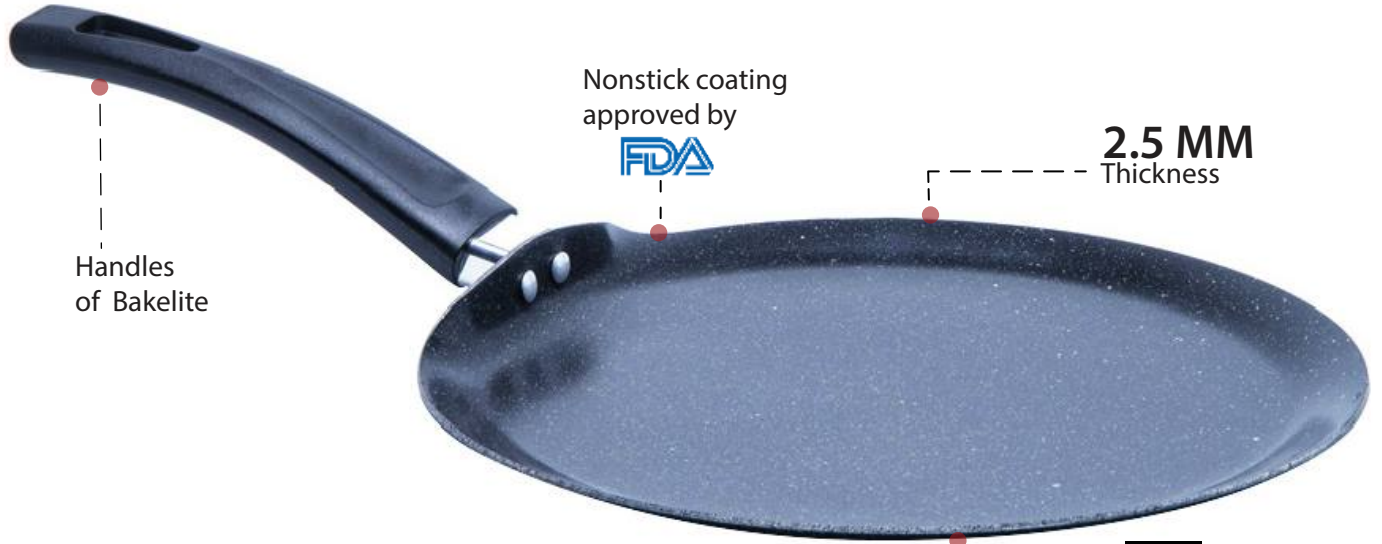

GRIDDLE PAN

Handles
of Bakelite

Nonstick coating
approved by

2.5 MM
Thickness

National quality
product

Code:	Quantity:	Description:	Dimensions:	Capacity:	Bar code:	Pieces per package:
2414	1	Griddle Pan	10.2"	-	07501922600994	5