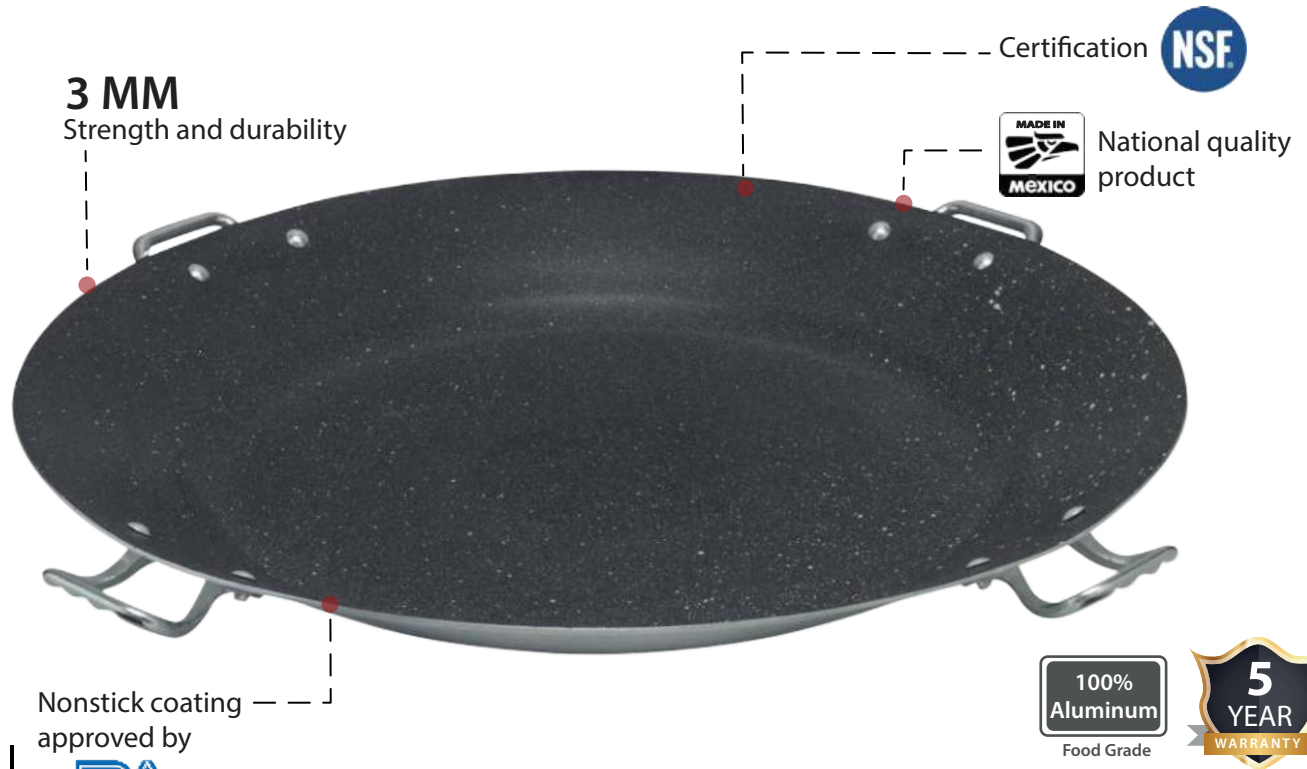

PAELLA PAN WITH NONSTICK COATING

Code:	Quantity:	Description:	Dimensions:	Capacity:	Bar code:	Pieces per package:
3771	1	Paella Pan 27.5"	27.5" x 3.3"	-	07501922601564	1