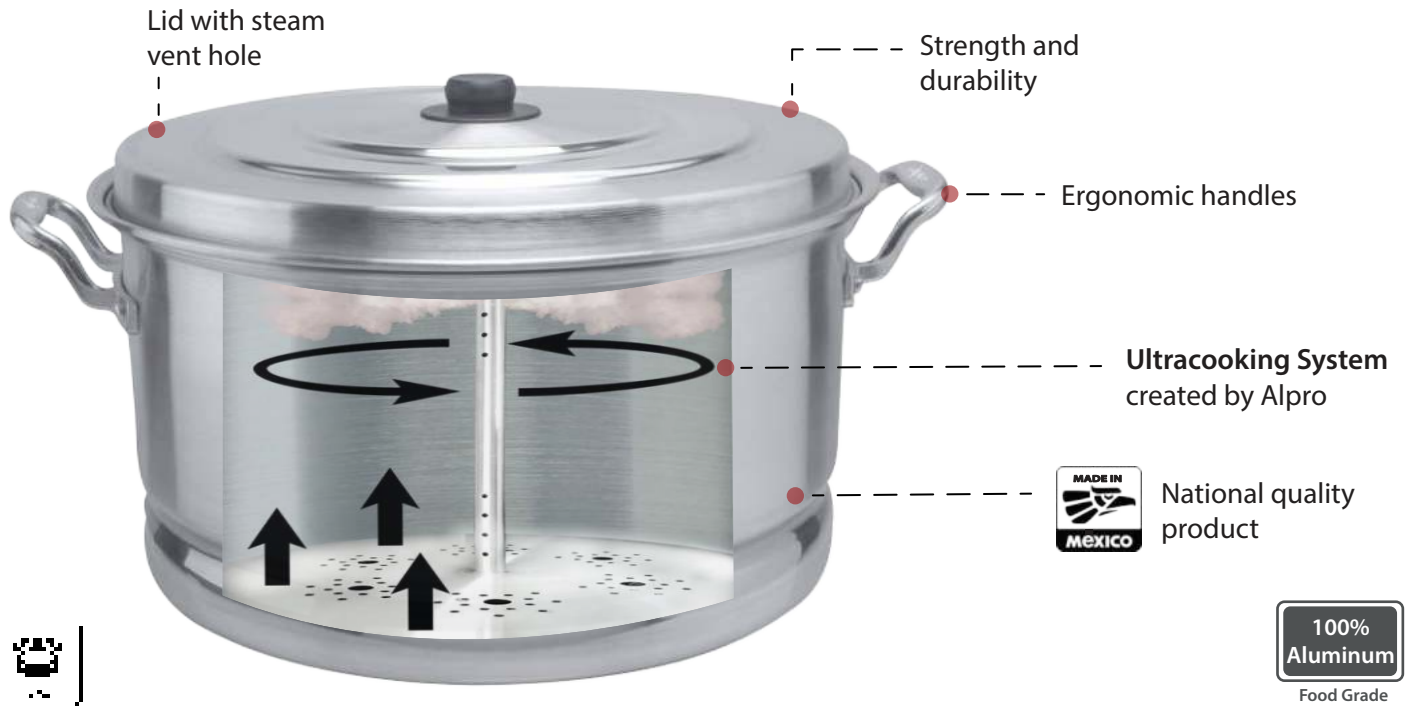

LOW STOCKPOTS ULTRACOOKING

Code:	Quantity:	Description:	Dimensions:	Capacity:	Thickness:	Bar code:	Pieces per package:
0734	1	Low Stockpot 13.3"	13.3" x 8.2"	20.6 qts	1.00 mm	07501922600161	1
0740	1	Low Stockpot 15.7"	15.7" x 8.4"	29 qts	1.25 mm	07501922600178	1
0745	1	Low Stockpot 17.7"	17.7" x 10.6	45.4 qts	1.25 mm	07501922600185	1
0750	1	Low Stockpot 19.6"	19.6" x 9.8"	52.8 qts	1.25 mm	07501922600192	1