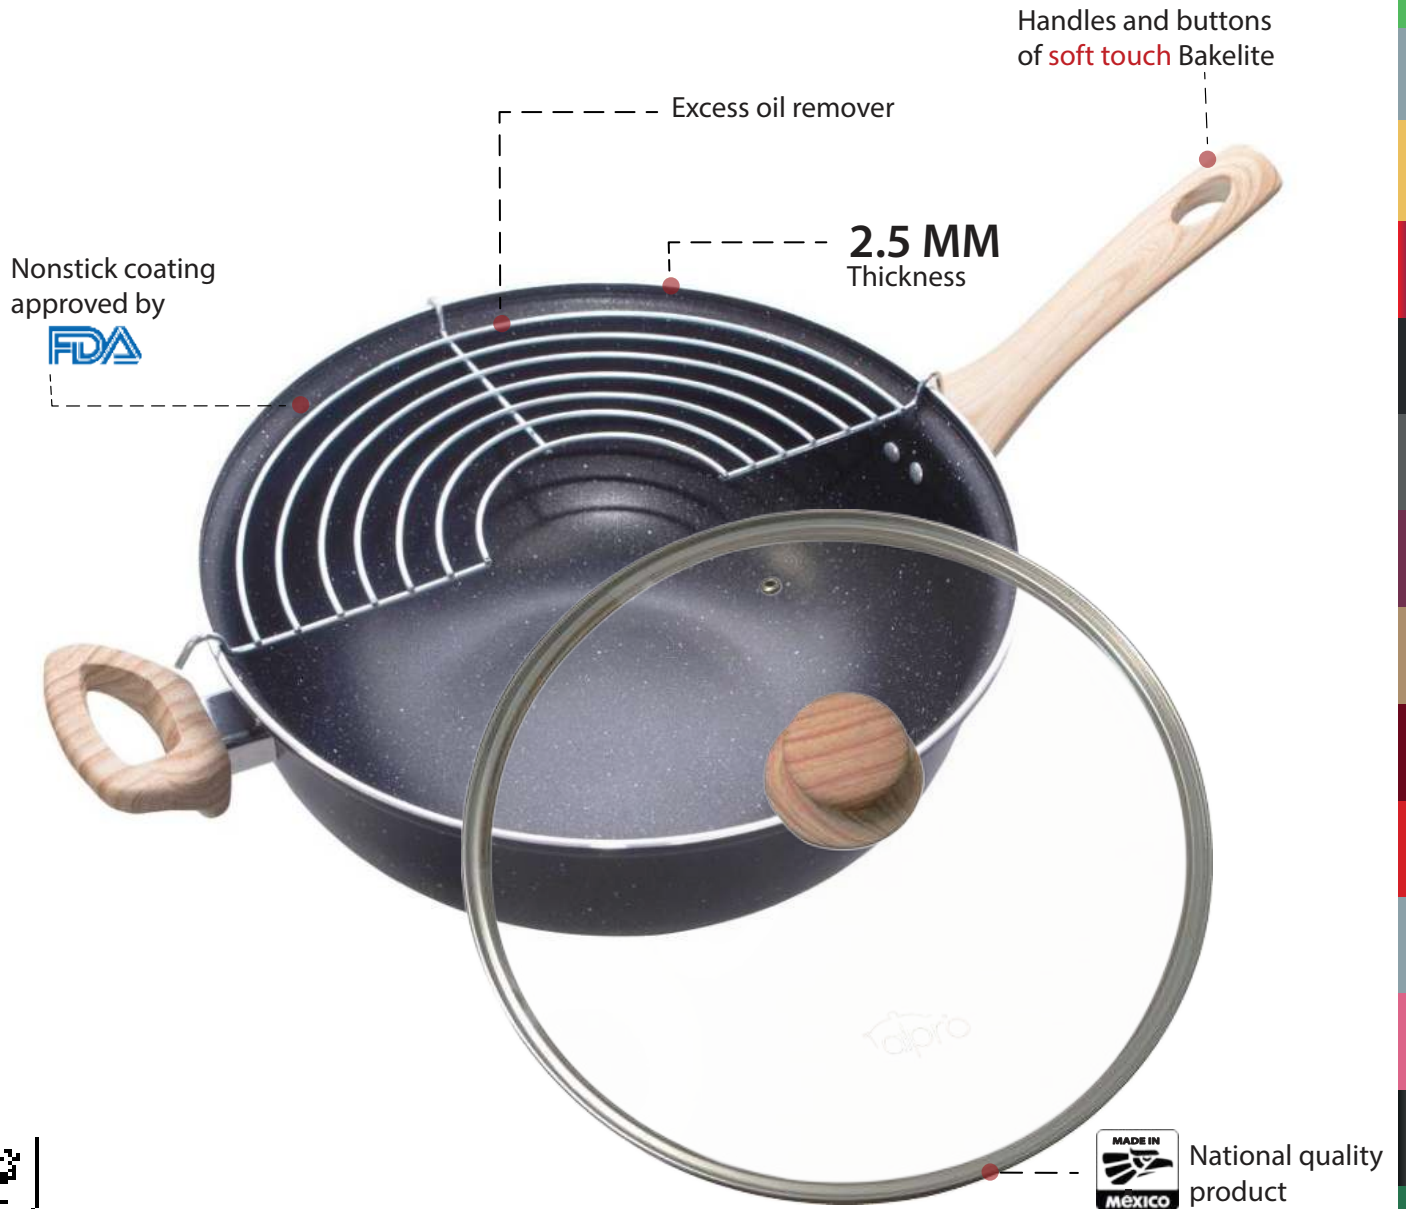

WOK POT

National quality product

Code:	Quantity:	Description:	Dimensions:	Capacity:	Bar code:	Pieces per package:
6430	1	Wok Pot with Glass Lid 11.8"	11.8" x 5.1"	8.4 qts	07501922602028	1