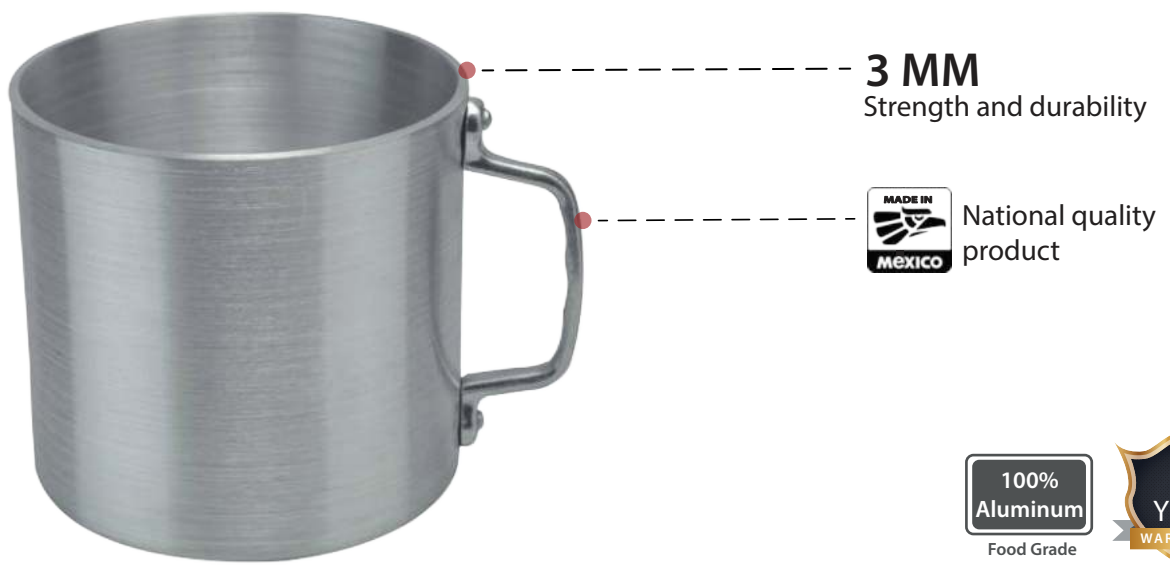

ALUMINUM MUG

Code:	Quantity:	Description:	Dimensions:	Capacity:	Bar code:	Pieces per package:
3214	1	Mug 5.5"	5.5" x 5.5"	2.1 qts	07501922601304	6