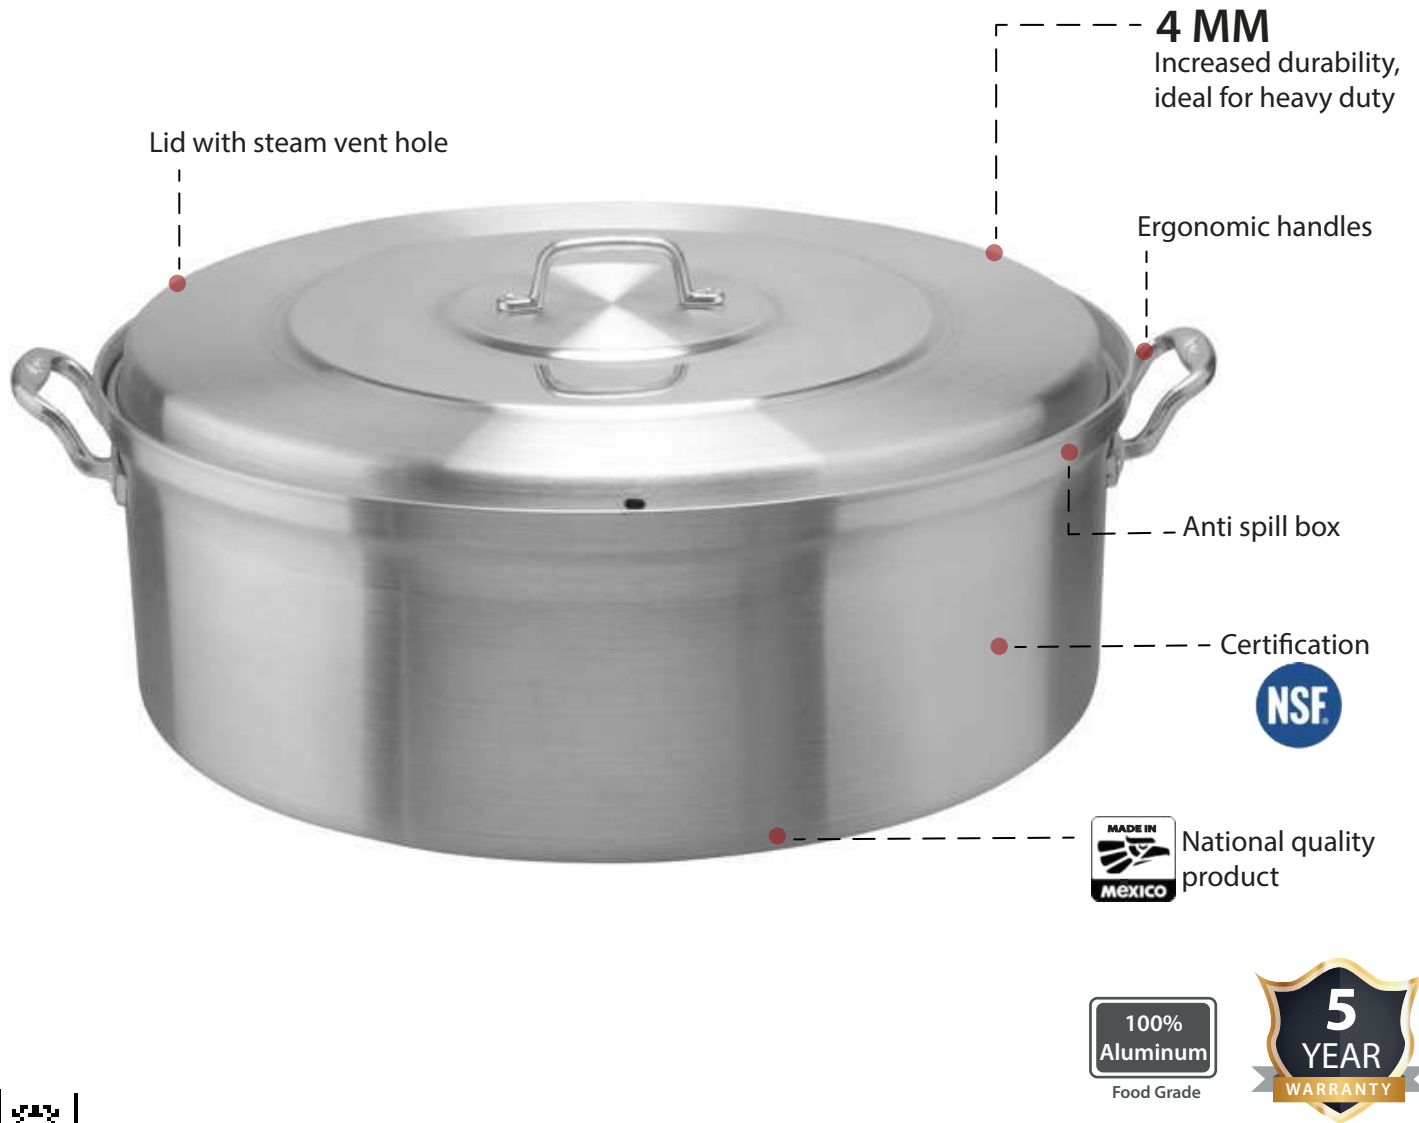

CASSEROLE

Code:	Quantity:	Description:	Dimensions:	Capacity:	Bar code:	Pieces per package:
4134	1	Armored Casserole 13.3"	13.3" x 3.9"	9.5 qts	07501922601595	1
4145	1	Armored Casserole 17.7"	17.7" x 6.2"	26.4 qts	07501922601601	1
4150	1	Armored Casserole 19.6"	19.6" x 6.6"	34.8 qts	07501922601618	1
4160	1	Armored Casserole 23.6"	23.6" x 7.8"	60.2 qts	07501922601625	1