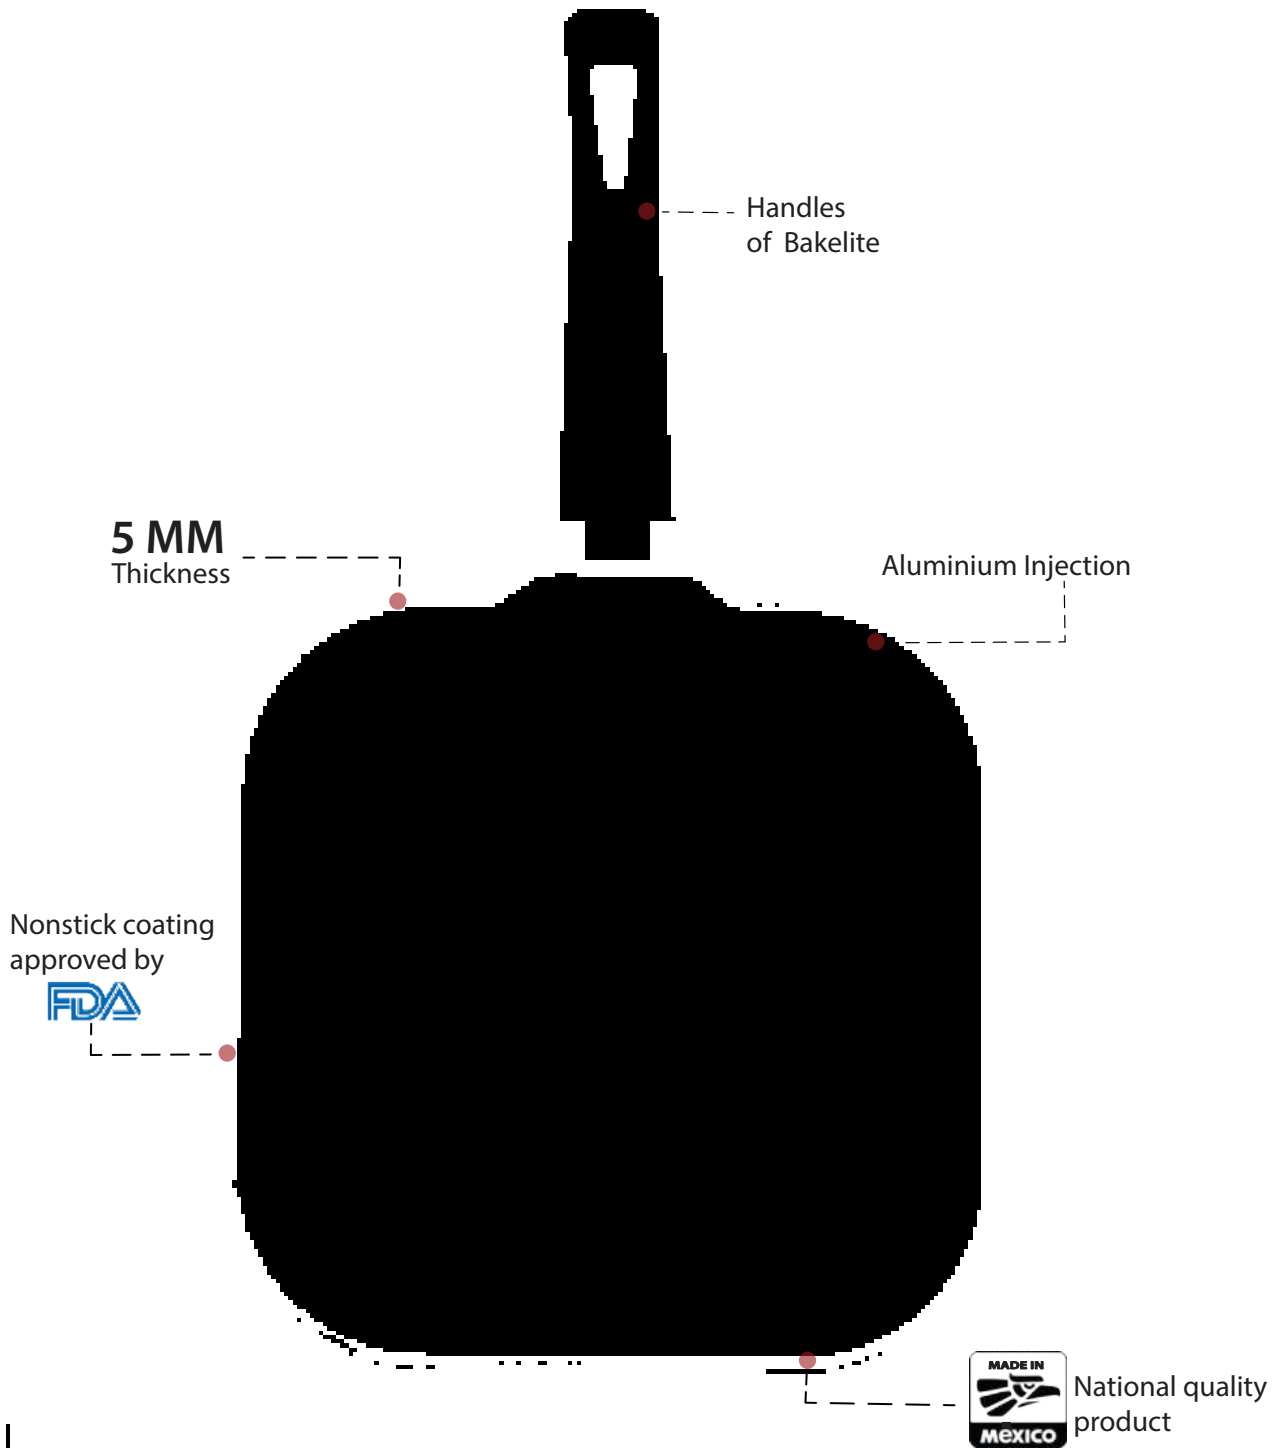

SKILLET

Code:	Quantity:	Description:	Dimensions:	Capacity:	Bar code:	Pieces per package:
2301	1	Skillet	9.8" x 9.8"	-	07501922602189	-