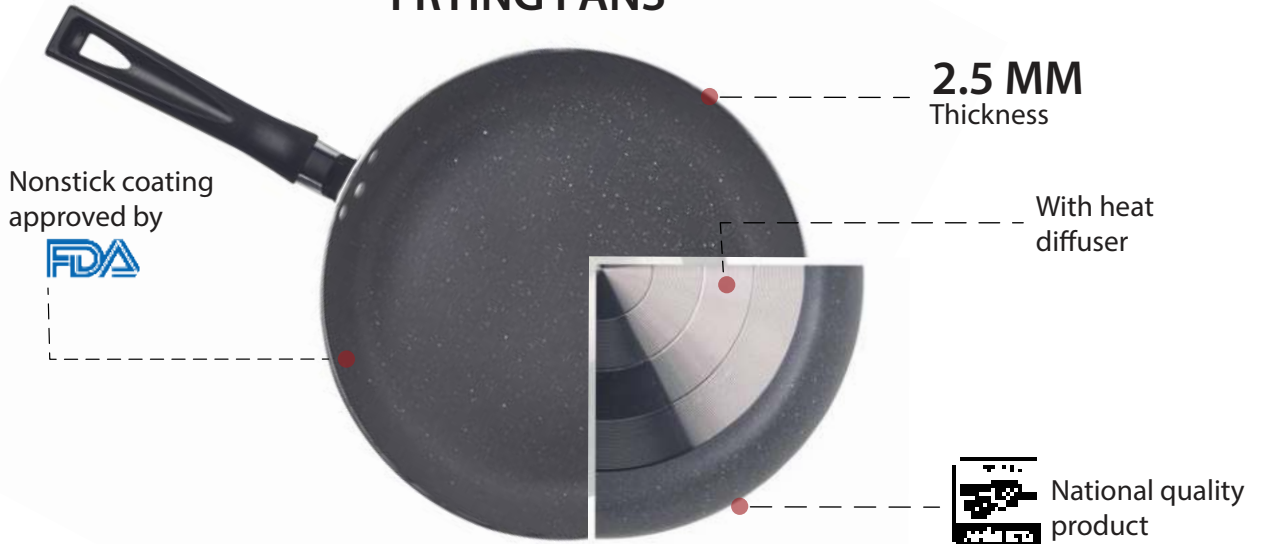

FRYING PANS

Code:	Quantity:	Description:	Dimensions:	Capacity:	Bar code:	Pieces per package:
2420	1	Frying Pan 7.8"	7.8" x 1.7"	-	07501922601021	6
2424	1	Frying Pan 9.4"	9.4" x 1.7"	-	07501922601045	6
2426	1	Frying Pan 10.2"	10.2" x 1.9"	-	07501922601069	6
2428	1	Frying Pan 11"	11" x 1.9"	-	07501922601076	6